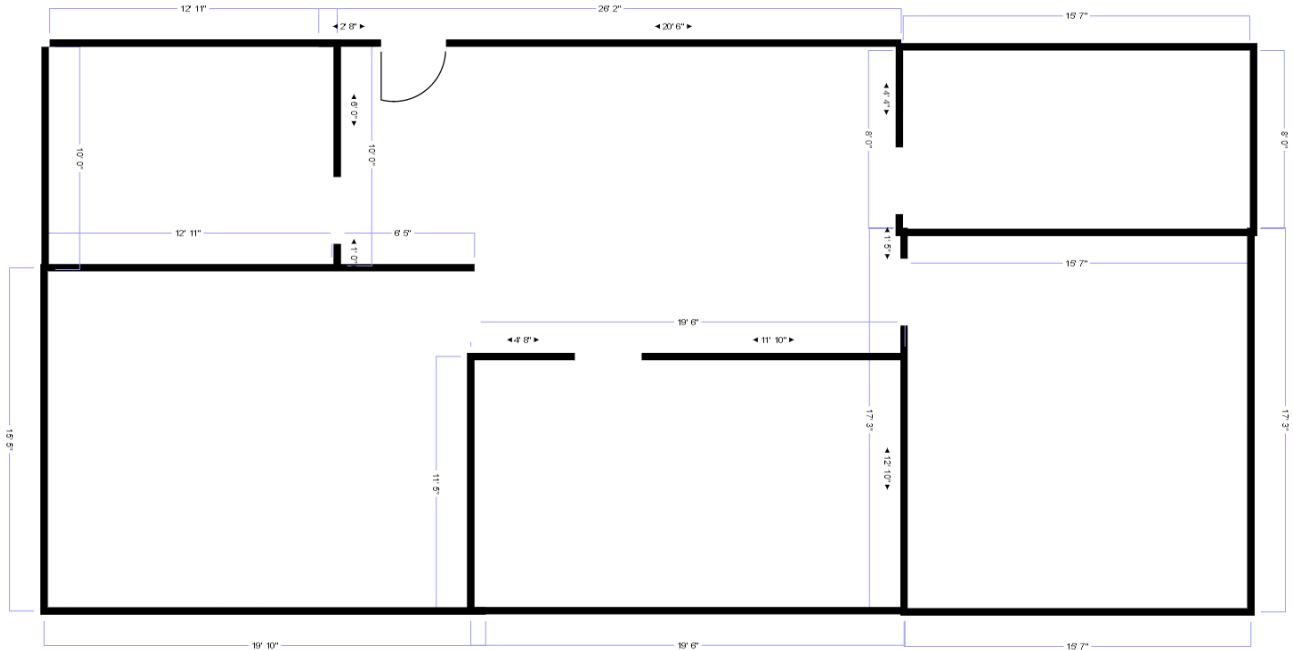

FOR LEASE

Suite 404

1922 Sq. Ft Office Space
Ponca City, OK

RENTAL RATE: \$1454.02 per month

ADDRESS: 400 E. Central, Suite 404

CONTACT LORI HENDERSON, PCDA FOR LEASING INFORMATION - 580-765-7070