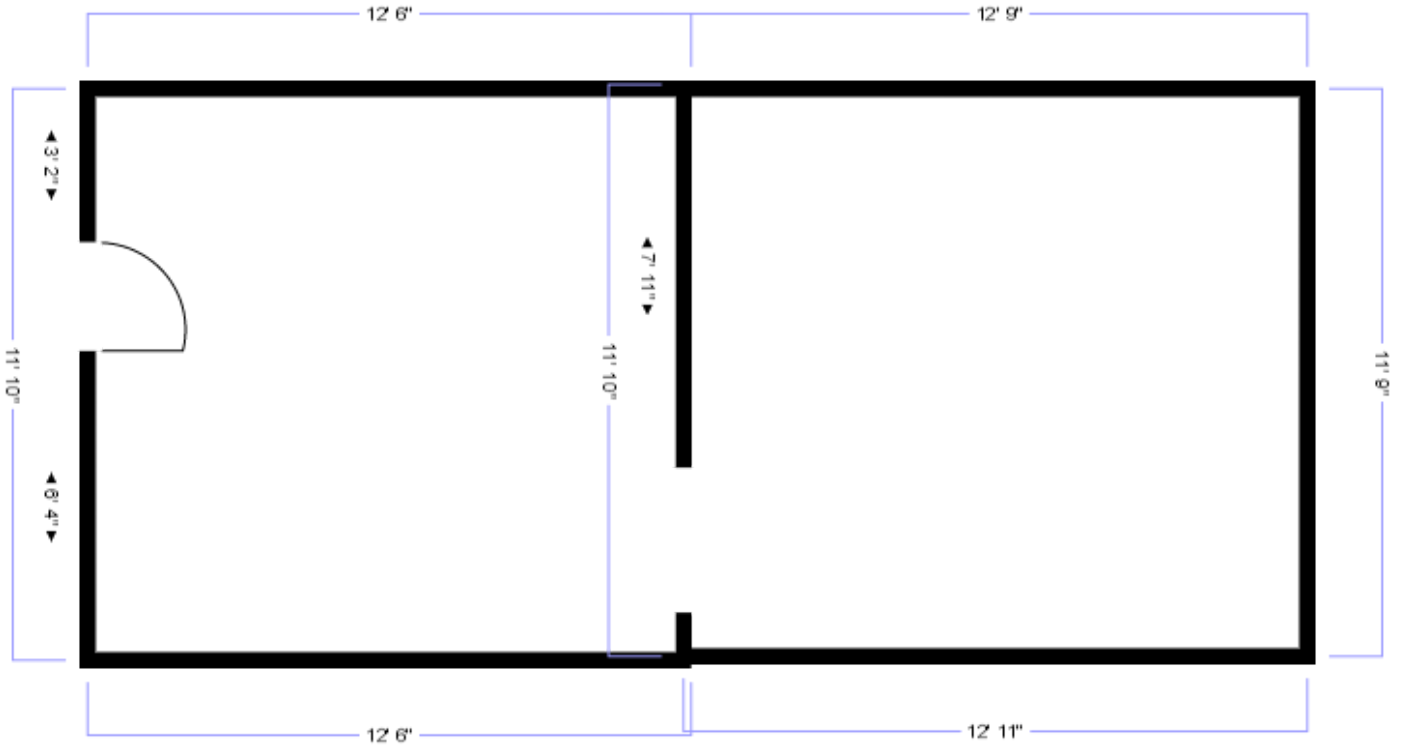

Ponca City
CITY CENTRAL

FOR LEASE

Suite 400

298 Sq. Ft Office Space
Ponca City, OK

RENTAL RATE: \$375 per month

ADDRESS: 400 E. Central, Suite 400

**CONTACT LORI HENDERSON, PCDA FOR
LEASING INFORMATION - 580-765-7070**