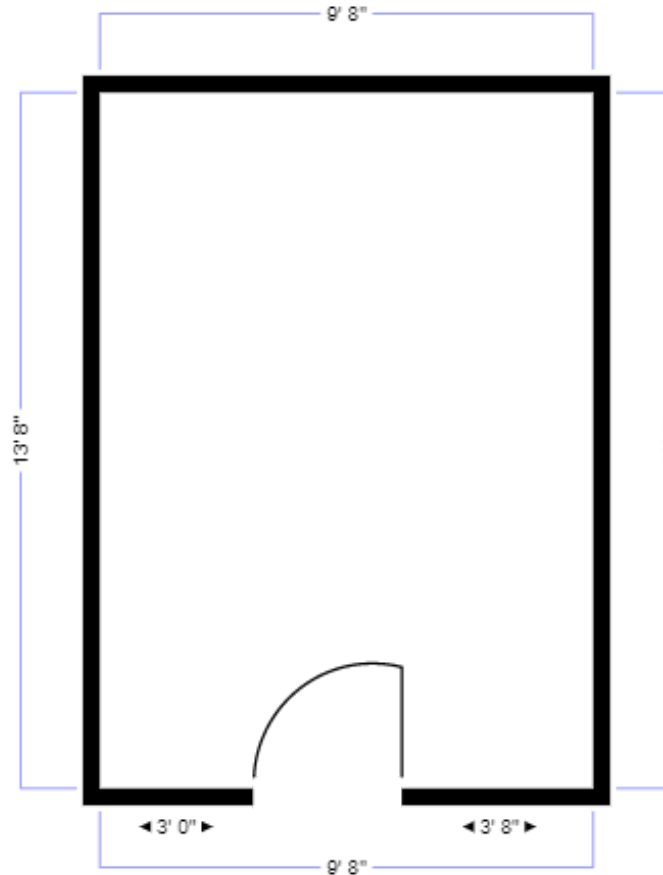

FOR LEASE

Link 8

135 Sq. Ft Office Space
Ponca City, OK

RENTAL RATE: \$300 per month

ADDRESS: 400 E. Central, Link 8

CONTACT LORI HENDERSON, PCDA FOR LEASING INFORMATION - 580-765-7070