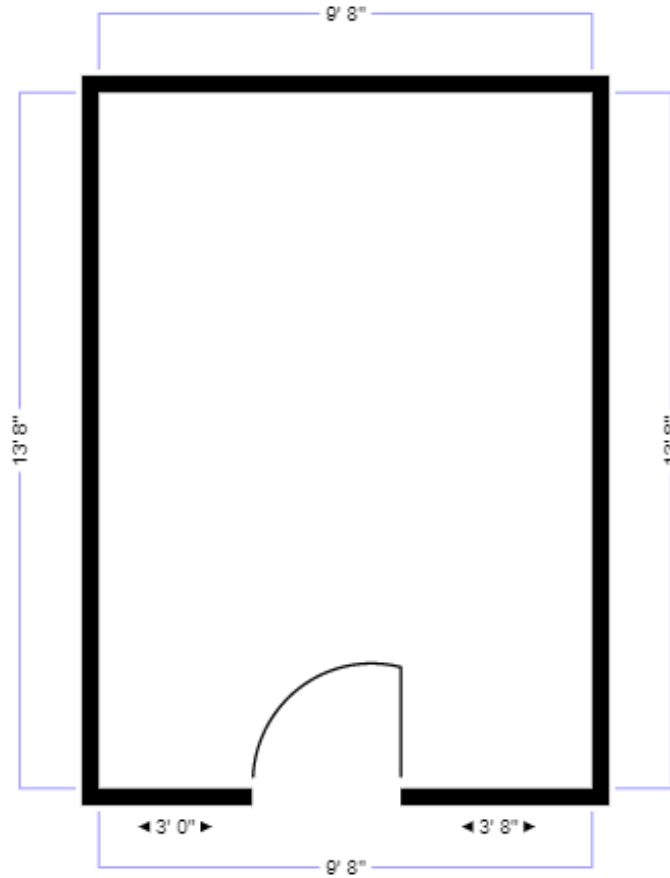

FOR LEASE
Link 6

135 Sq. Ft Office Space
Ponca City, OK

RENTAL RATE: \$300 per month

ADDRESS: 400 E. Central, Link 6

CONTACT LORI HENDERSON, PCDA FOR LEASING INFORMATION - 580-765-7070