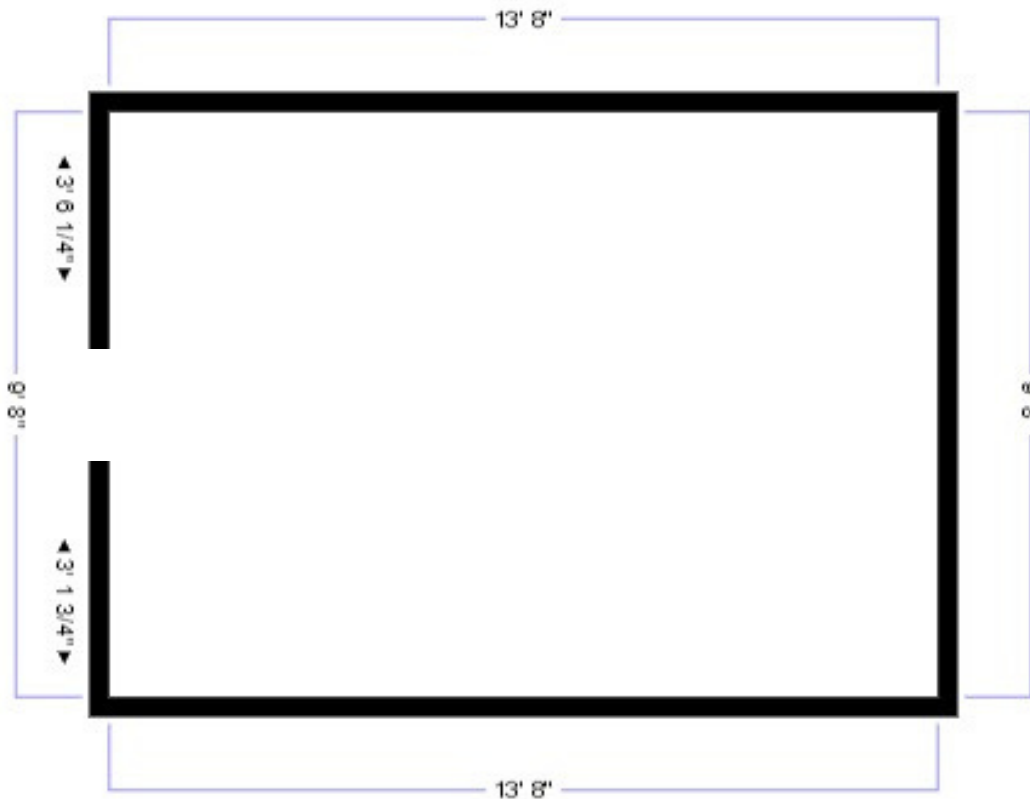

FOR LEASE

Link 6

**150 Sq. Ft Office Space
Ponca City, OK**

RENTAL RATE: \$315 per month

ADDRESS: 400 E. Central, Link 6

*CONTACT LORI HENDERSON, PCDA FOR
LEASING INFORMATION - 580-765-7070*