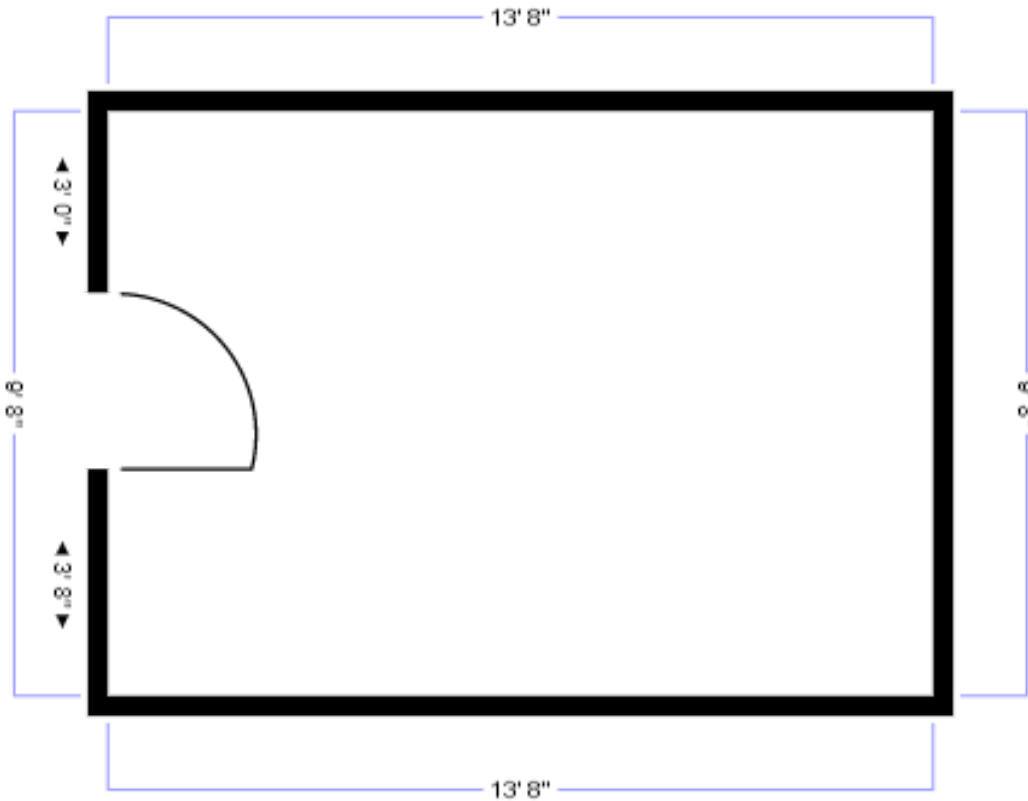

FOR LEASE

Link 6

132 Sq. Ft Office Space
Ponca City, OK

RENTAL RATE: \$325 per month

ADDRESS: 400 E. Central, Link 6

**CONTACT LORI HENDERSON, PCDA FOR
LEASING INFORMATION - 580-765-7070**