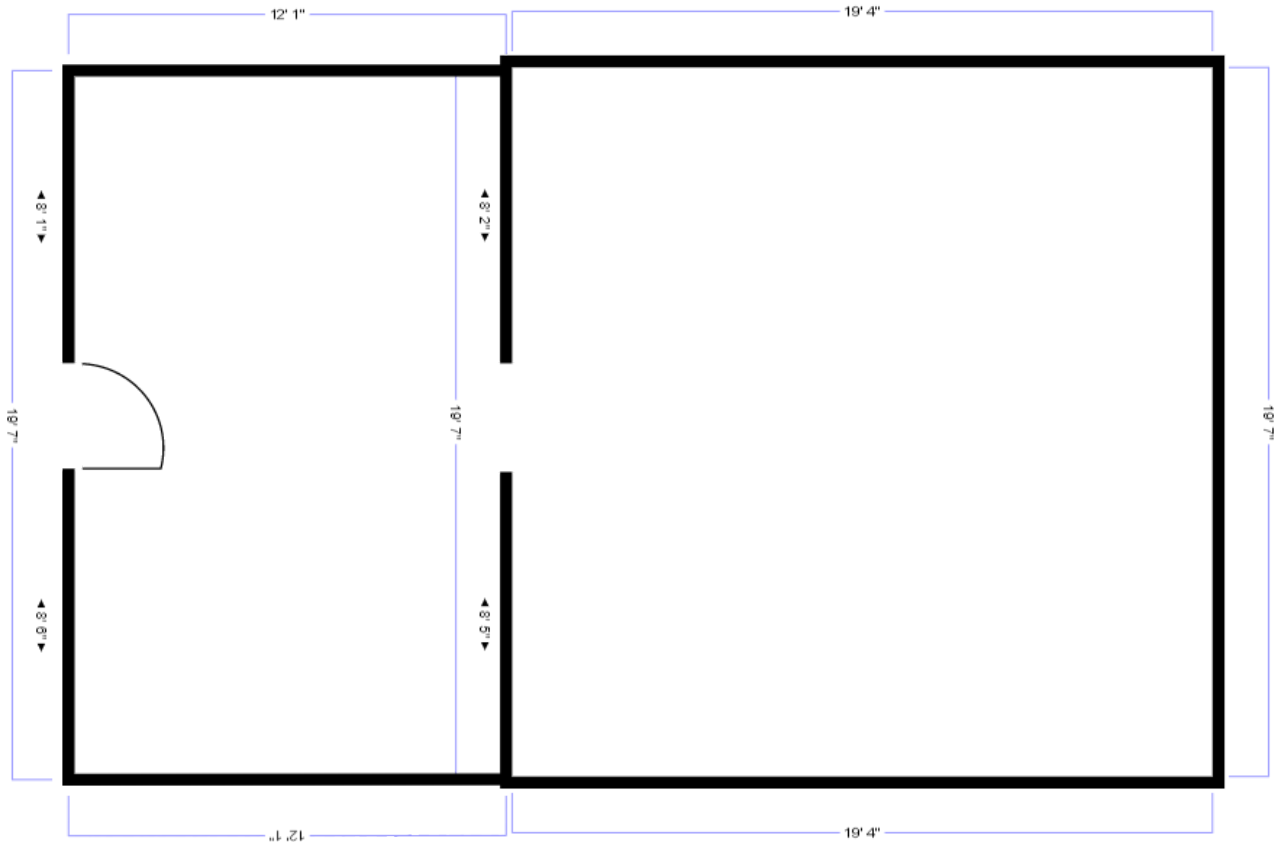

FOR LEASE

Suite 501

615 Sq. Ft Office Space
Ponca City, OK

RENTAL RATE: \$535 per month

ADDRESS: 400 E. Central, Suite 501

**CONTACT LORI HENDERSON, PCDA FOR
LEASING INFORMATION - 580-765-7070**